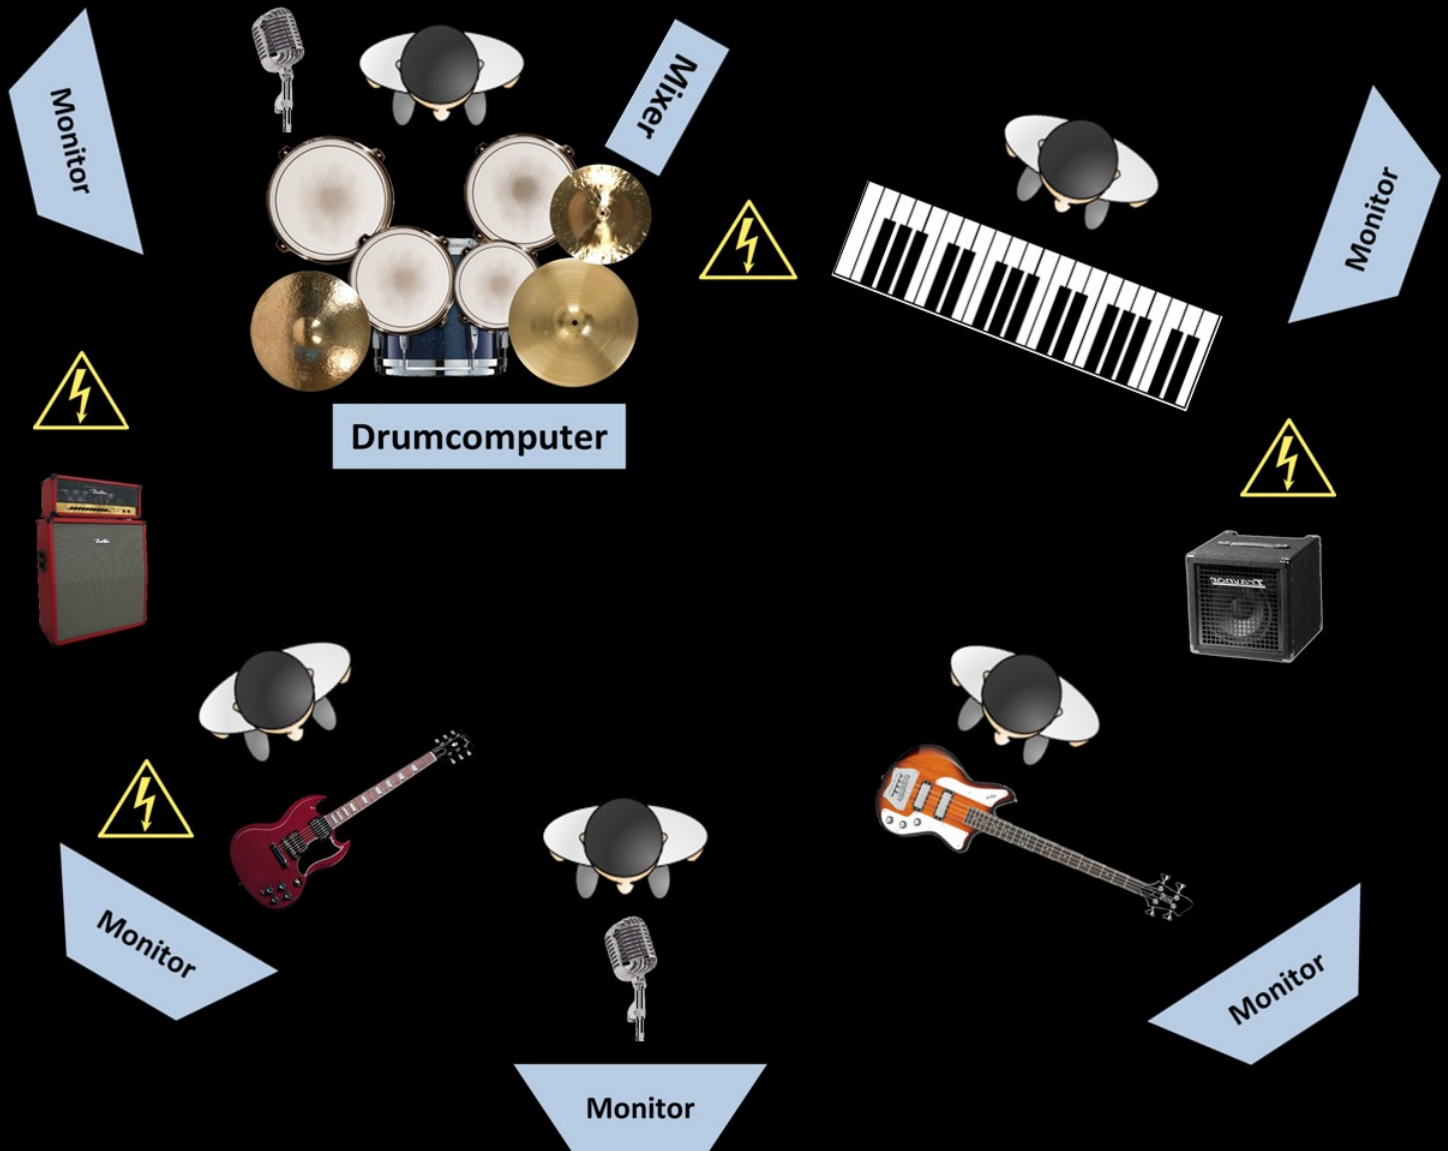

Stage Rider

Equipment

Guitar Amp:	Mesa Boogie Mark V + Mesa Box 4x12
Bass Amp:	EBS Top + Tech 4x12 Box / Ampeg SVT 7 Pro + Ampeg 8x10 Box
Piano/Keyboard:	Nord Stage EX / Yamaha Motif XF7
Drum:	PDP,5 Toms, 1 Kick, 1 Snare, 3 Becken, 1 Hi-Hat
Drumcomputer:	Yamaha DTX – Multi 12
Mikrofon:	2x Shure Beta 58 A / 1x Sennheiser e906

Kanäle

Guitar:	1x
Bass:	1x
Piano/Keyboard:	4x
Drum:	8x
Vocals:	2x
Mixer/DC:	4x